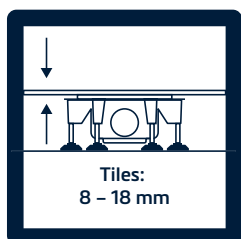

The advantages