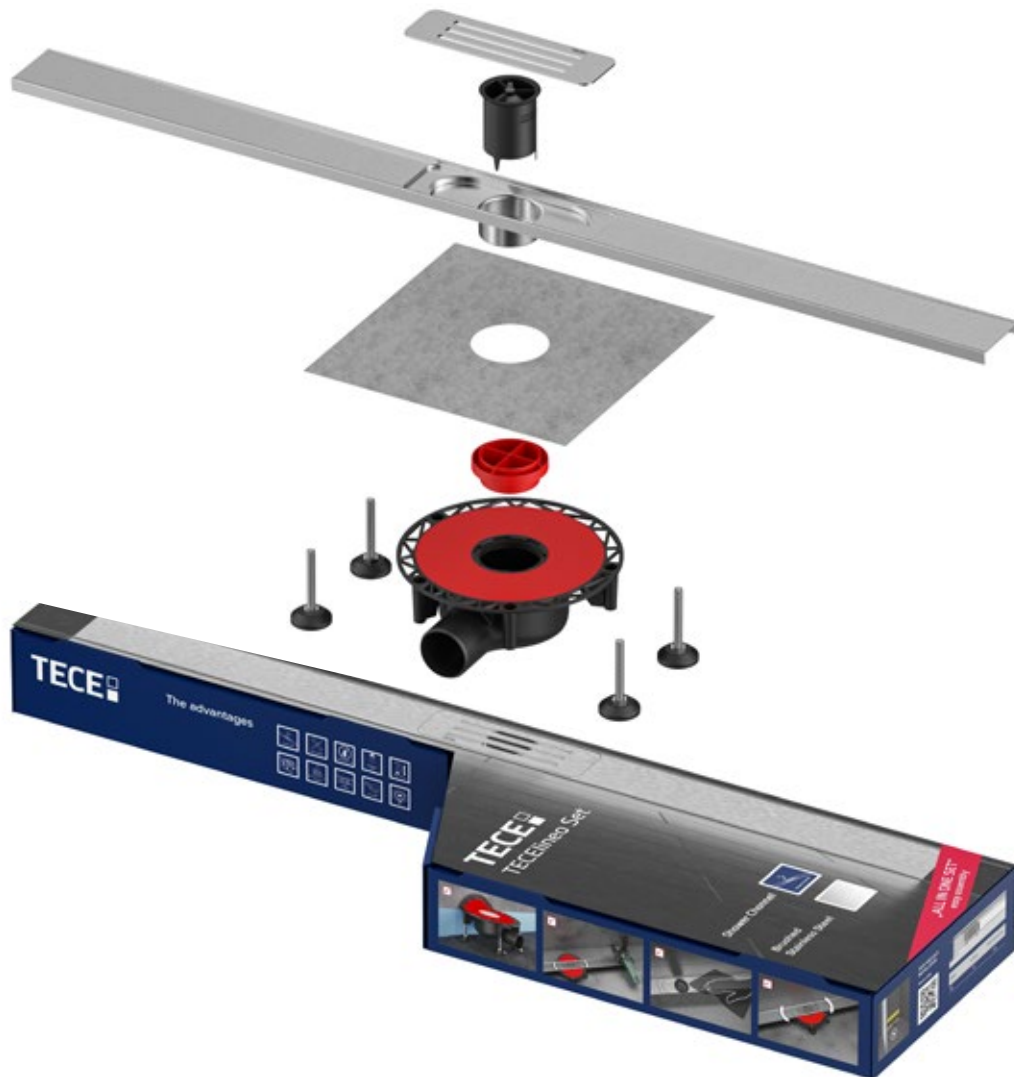

“ALL IN ONE SET”

TECElineo shower channel set,
1000 mm x 65 mm, brushed

For more information visit
www.tece.com/en

TECE GmbH
International business
T +49 25 72 / 9 28-999
international-business@tece.de
www.tece.com

Appearance and texture may vary depending on material, manufacturing process and lighting conditions.

In order to improve the flow of reading, no distinction is made between feminine, masculine and non-binary in gender-related expressions. However, all genders are always implied.