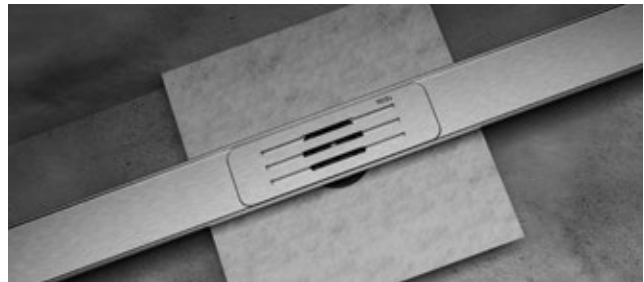

Adjustable to suit

Alignment of parallelism to the wall.
Height adjustment for tile thickness
8-18 mm including tile adhesive.