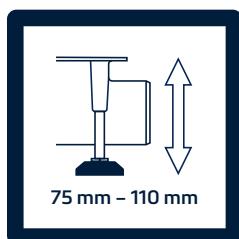

The advantages