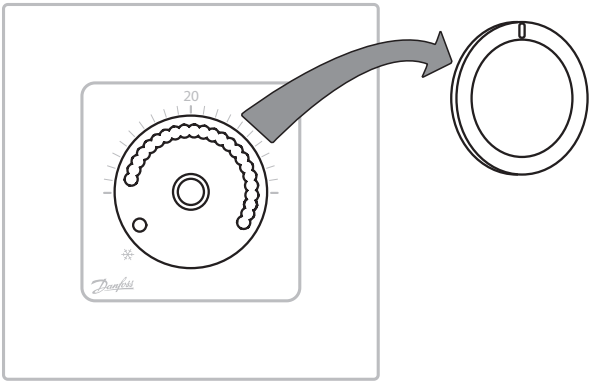

7.

8.

9.

10.

❄ = 5°C

13658 000 00 Manual Installation WRT Dial 230 F86 OW

ENGINEERING
TOMORROW

Installation & User Guide