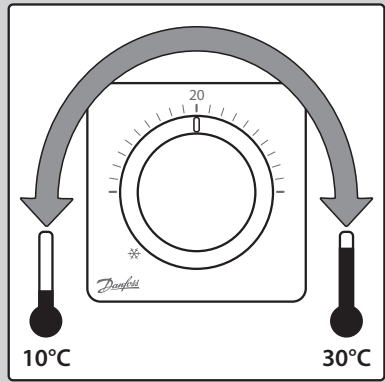

7.

8.

9.

10.

❄ = 5°C

13658 000 00 Manual Installation WRT Dial 230 F86 OW

ENGINEERING
TOMORROW

Installation & User Guide