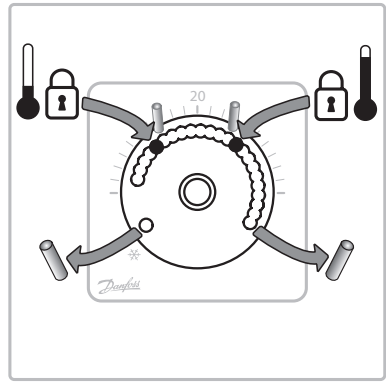

7.

8.

9.

10.

❄ = 5°C

13658 000 00 Manual Installation WRT Dial 230 F86 OW

ENGINEERING
TOMORROW

Installation & User Guide