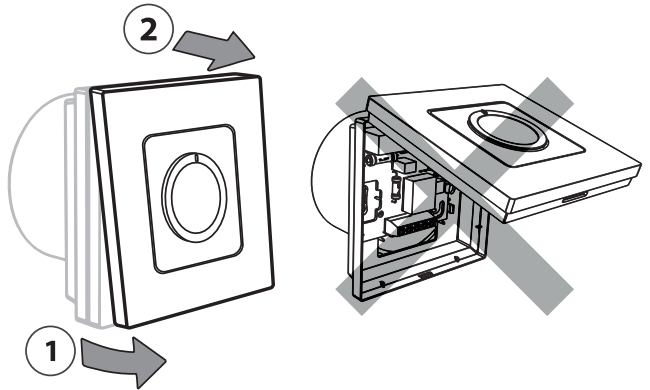

7.

8.

9.

10.

❄ = 5°C

13658 000 00 Manual Installation WRT Dial 230 F86 OW

ENGINEERING
TOMORROW

Installation & User Guide

Danfoss *Icon*™ Dial Room Thermostat

VICUY10F/088N3653

www.icon.danfoss.com